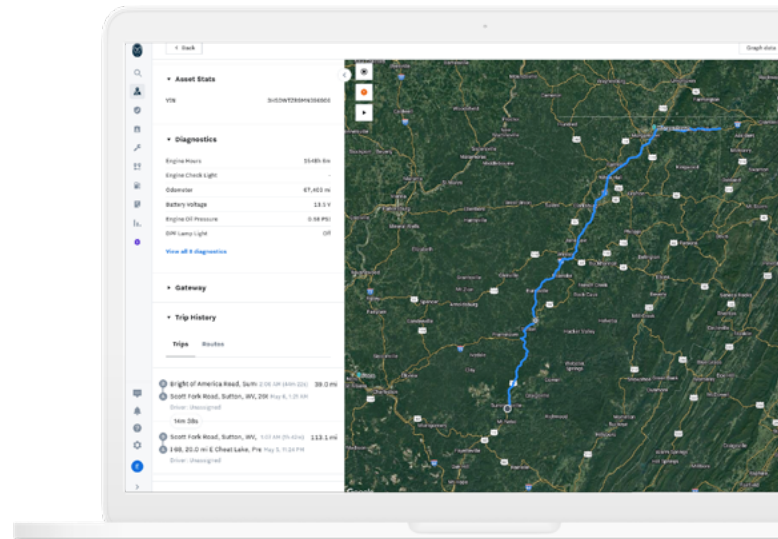

Connected fleet management solutions on one unified platform

Unlock the power of International® factory-installed telematics on the Samsara Connected Operations Cloud – free of installation or hardware requirements.

VISIBILITY AND INSIGHT INTO YOUR FLEET, MADE EASY

Cloud-based, turnkey integration allows you to seamlessly connect data from your fleet of International® trucks to the Samsara dashboard, with just a click of a button. Elevate your fleet management experience with frictionless data analysis and consolidation on one integrated dashboard. Discover actionable insights with real-time data at your fingertips and power your most business-critical workflows with maximum efficiency.

Dedicated solutions for your fleet, designed to help improve the safety, efficiency and sustainability of your operations.

MANAGE YOUR FLEET IN REAL-TIME FROM ONE DASHBOARD

- Real-time GPS
- Routing & Dispatch
- Trip Histories