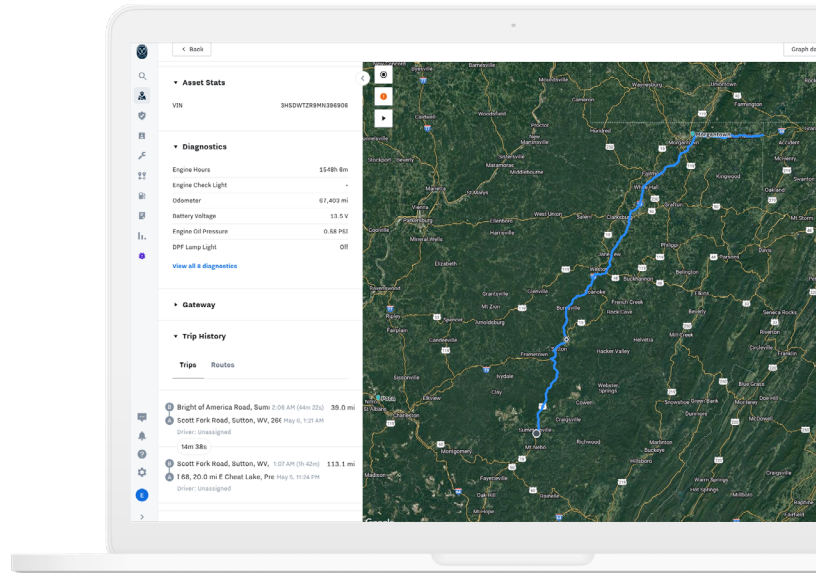

VISIBILITY AND INSIGHT INTO YOUR FLEET, MADE EASY

Cloud-based, turnkey integration allows you to seamlessly connect data from your fleet of International® trucks to the Samsara dashboard, with just a click of a button. Elevate your fleet management experience with frictionless data analysis and consolidation on one integrated dashboard. Discover actionable insights with real-time data at your fingertips and power your most business-critical workflows with maximum efficiency.

Compatible with any International® Class 6-8 Trucks equipped with second generation factory-installed telematics device, including LT® Series, RH® Series, HV® Series, HX® Series, and MV® Series.